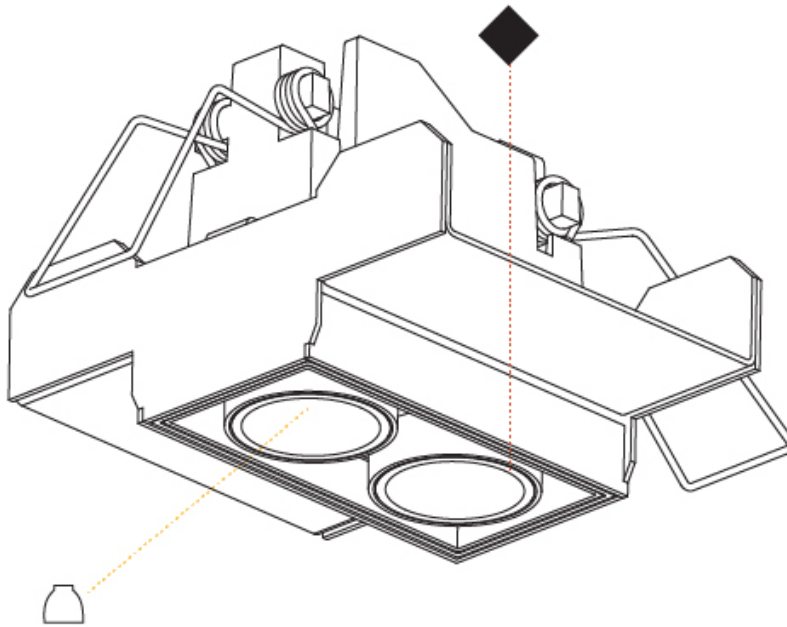

MAGIQ 2 CELL KORONA TRIMLESS

A35569-

PROJECT	_____
TYPE	_____
SPECIFIER	_____
QUANTITY	_____
DATE	_____