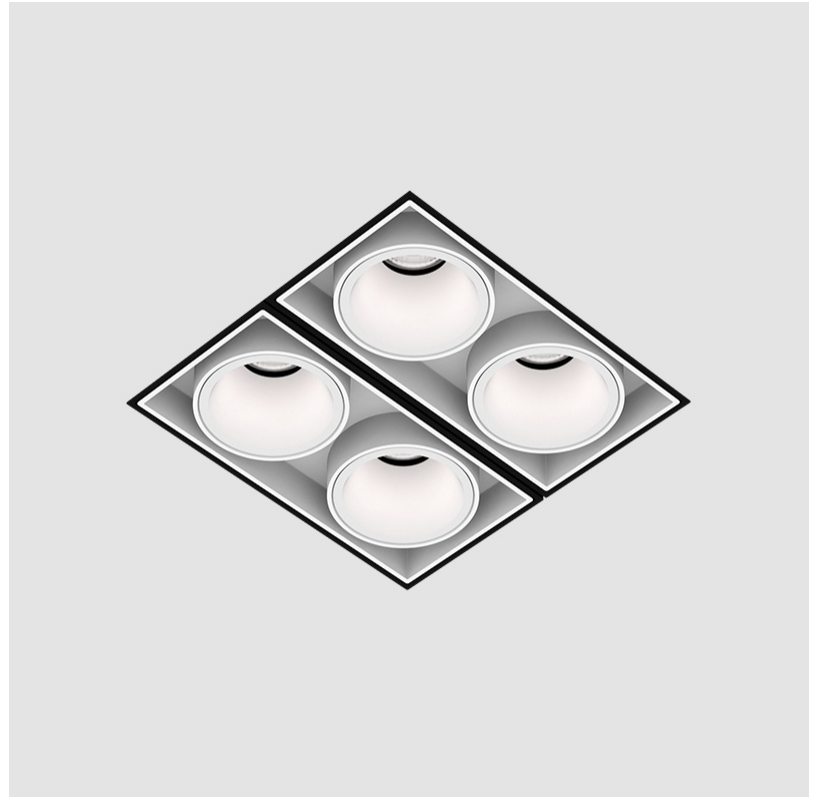

PHYSICAL

Shape: Rectangle
Length (mm): 70
Length (in): 2 ¾
Width (mm): 70
Width (in): 2 ¾
Height (mm): 65
Height (in): 2 9/16
Ceiling Thickness (mm): 12.5
Ceiling Thickness (in): 1/2
Min. Recessing Depth (mm): 100
Min. Recessing Depth (in): 3 15/16
Light Distribution: Downlight
Weight (kg): 0.437
Weight (lbs): 0.96
Fixture Finish: SSR / BKV / CWI / CRY / HAB / UFT / ITA / RUA / FTG / MYG / LOD / PUS / FRO / FUP / KIA / POP / BLS / SPG / MEY / GOH / GUM / CHC / COM / ABZ / JAG / OBR / MOS / ROR
Fixture Material: Aluminum Die Cast
Cut-out Measurements: 82mm / 3 1/4" x 42mm / 1 5/8"
Upon Request: Unique Ceiling Thickness

ELECTRICAL

Lamp Type: LED (Zhaga Standard)
Input Wattage (W): 18
Total Output Wattage (W): 16.4
Dimming: Tri-Mode (Non-Dimming and Phase Dimming (120Vac only) and 0-10V Dimming)
Driver Included: No
Driver Location: Recessed Housing
Driver Type: Constant Current - Universal
Driver Class: Class 2
Housing: See components
Input Voltage (V): 120 - 277
Constant Current (MA): 1050

LED

Number of LEDs: 4
Color Temperature (°K): 2700 / 3000 / 3500 / 4000
Max. Delivered Lumen (lm): Max. 887
CRI: >90 CRI
Lamp Life (hrs): 50000
Upon Request: Special Color Temperature

OPTICAL

Reflector°: 8 / 18 / 34
Upon Request: Special Beam Angles

RATINGS AND CERTIFICATIONS

Certified By: CSA Certified to UL and CSA Standards

IP rating: IP20
Zaneen Group Inc. © 2024, T 1800-388-3382, F 416-247-9319, www.zaneen.com