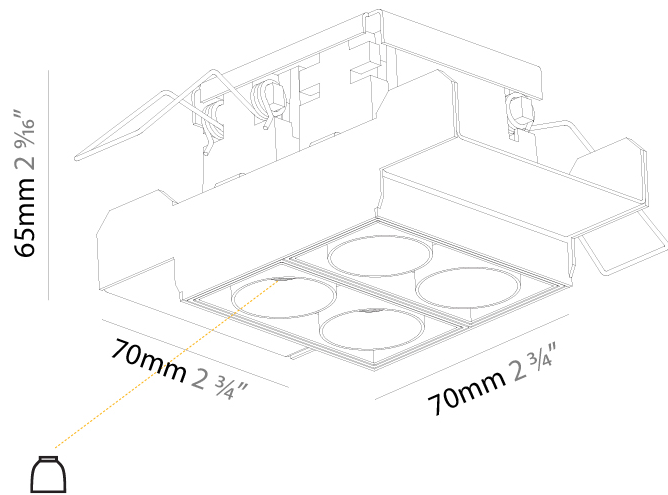

GENERAL

Series: Magiq
Subseries: Magiq 2x2 Cell
Brand: Prolicht
Division: Architectural
Mounting Type: Trimless
Mounting Location: Ceiling
Subcategory: Downlight

PHYSICAL

Shape: Square
Length (mm): 70
Length (in): 2 ¾
Width (mm): 70
Width (in): 2 ¾
Height (mm): 65
Height (in): 2 9/16
Ceiling Thickness (mm): 12.5
Ceiling Thickness (in): 1/2
Min. Recessing Depth (mm): 100
Min. Recessing Depth (in): 3 15/16
Light Distribution: Downlight
Weight (kg): 0.428
Weight (lbs): 0.94
Fixture Finish: BLK / WHI
Fixture Material: Aluminum Die Cast
Cut-out Measurements: 82mm / 3 1/4" x 42mm / 1 5/8"
Upon Request: Unique Ceiling Thickness

ELECTRICAL

Lamp Type: LED (Zhaga Standard)
Input Wattage (W): 14.3
Total Output Wattage (W): 13.2
Dimming: Tri-Mode (Non-Dimming and Phase Dimming (120Vac only) and 0-10V Dimming)
Driver Included: No
Driver Location: Recessed Housing
Driver Type: Constant Current - Universal
Driver Class: Class 2
Housing: See components
Input Voltage (V): 120 - 277
Constant Current (MA): 1050

LED

Number of LEDs: 4
Color Temperature (°K): 2700 / 3000 / 3500 / 4000
Max. Delivered Lumen (lm): 780 / 830 / 833 / 850
CRI: >90 CRI
Lamp Life (hrs): 50000
Upon Request: Special Color Temperature

OPTICAL

Reflector: 10 / 20 / 40
Upon Request: Special Beam Angles

RATINGS AND CERTIFICATIONS

Certified By: CSA Certified to UL and CSA Standards
IP rating: IP20