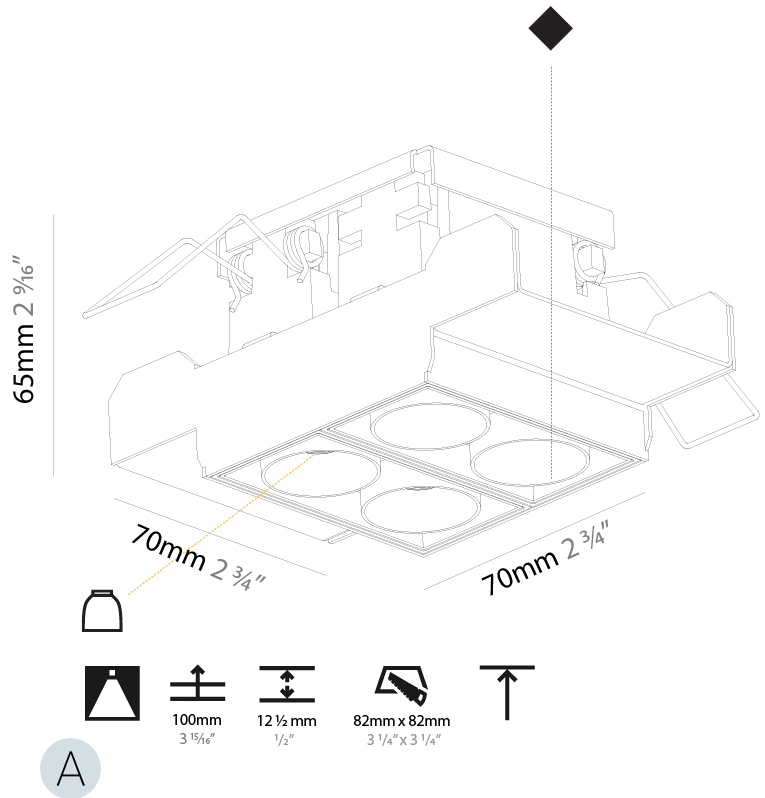

PHYSICAL

Shape: Rectangle
Length (mm): 70
Length (in): 2 ¾
Width (mm): 70
Width (in): 2 ¾
Height (mm): 65
Height (in): 2 9/16
Ceiling Thickness (mm): 12.5
Ceiling Thickness (in): 1/2
Min. Recessing Depth (mm): 100
Min. Recessing Depth (in): 3 15/16
Light Distribution: Downlight
Weight (kg): 0.437
Weight (lbs): 0.96
Fixture Finish: SSR / BKV / CWI / CRY / HAB / UFT / ITA / RUA / FTG / MYG / LOD / PUS / FRO / FUP / KIA / POP / BLS / SPG / MEY / GOH / GUM / CHC / COM / ABZ / JAG / OBR / MOS / ROR
Fixture Material: Aluminum Die Cast
Cut-out Measurements: 82mm / 3 1/4" x 42mm / 1 5/8"
Upon Request: Unique Ceiling Thickness

ELECTRICAL

Lamp Type: LED (Zhaga Standard)
Input Wattage (W): 18
Total Output Wattage (W): 16.4
Dimming: Tri-Mode (Non-Dimming and Phase Dimming (120Vac only) and 0-10V Dimming)
Driver Included: No
Driver Location: Recessed Housing
Driver Type: Constant Current - Universal
Driver Class: Class 2
Housing: See components
Input Voltage (V): 120 - 277
Constant Current (MA): 1050

LED

Number of LEDs: 4
Color Temperature (°K): 2700 / 3000 / 3500 / 4000
Max. Delivered Lumen (lm): Max. 887
CRI: >90 CRI
Lamp Life (hrs): 50000
Upon Request: Special Color Temperature

OPTICAL

Reflector°: 8 / 18 / 34
Upon Request: Special Beam Angles

RATINGS AND CERTIFICATIONS

Certified By: CSA Certified to UL and CSA Standards

IP rating: IP20
Zaneen Group Inc. © 2024, T 1800-388-3382, F 416-247-9319, www.zaneen.com