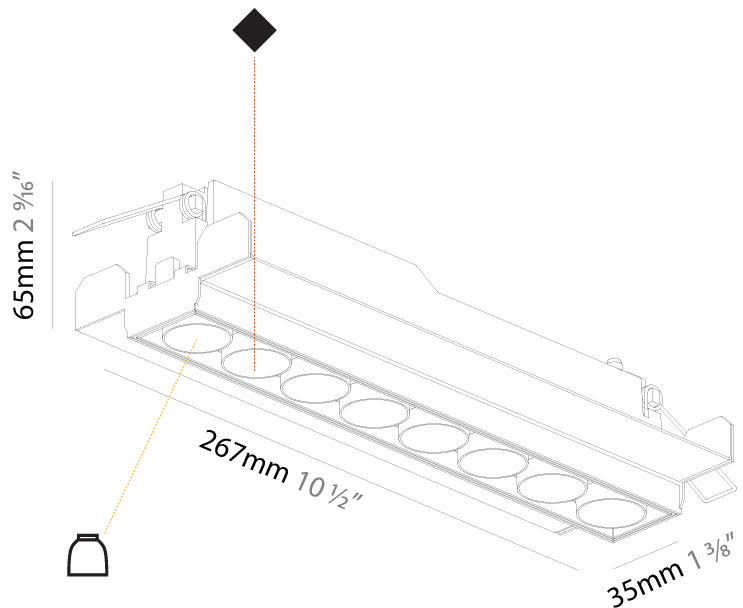

ELECTRICAL

Lamp Type: LED (Zhaga Standard)
Input Wattage (W): 27
Total Output Wattage (W): 25.9
Dimming: Tri-Mode (Non-Dimming and Phase Dimming (120Vac only) and 0-10V Dimming)
Driver Included: No
Driver Location: Remote
Driver Type: Constant Current - Universal
Driver Class: Class 2
Input Voltage (V): 120 - 277
Constant Current (MA): 1050

LED

Number of LEDs: 8
Color Temperature (*K): 2700 / 3000 / 3500 / 4000
Max. Delivered Lumen (lm): MAX. 1561 / 1685 / 1721 / 1756
Nominal Lumen (lm): MAX. 1760 / 1900 / 1940 / 1980
CRI: >90 CRI
Lamp Life (hrs): 50000
Upon Request: Special Color Temperature

OPTICAL

Reflector*: 8 / 14 / 34
Upon Request: Special Beam Angles

RATINGS AND CERTIFICATIONS

Certified By: CSA Certified to UL and CSA Standards
Zaneen Lighting Inc. © 2024, 11800 306-3389, 2415-247-9389, www.zaneen.com

For additional international specifications by adding 'INT' at the end of the existing Model #. For assistance on 'custom' specifications, contact zteam@zaneen.com. In a constant effort to supply the best product, we reserve the right to change specifications or materials without notice. The most recent specification sheets are found at zaneen.com

100mm
3 15/16"

12 1/2 mm
1/2"

272mm x 42mm
10 11/16" x 1 5/8"