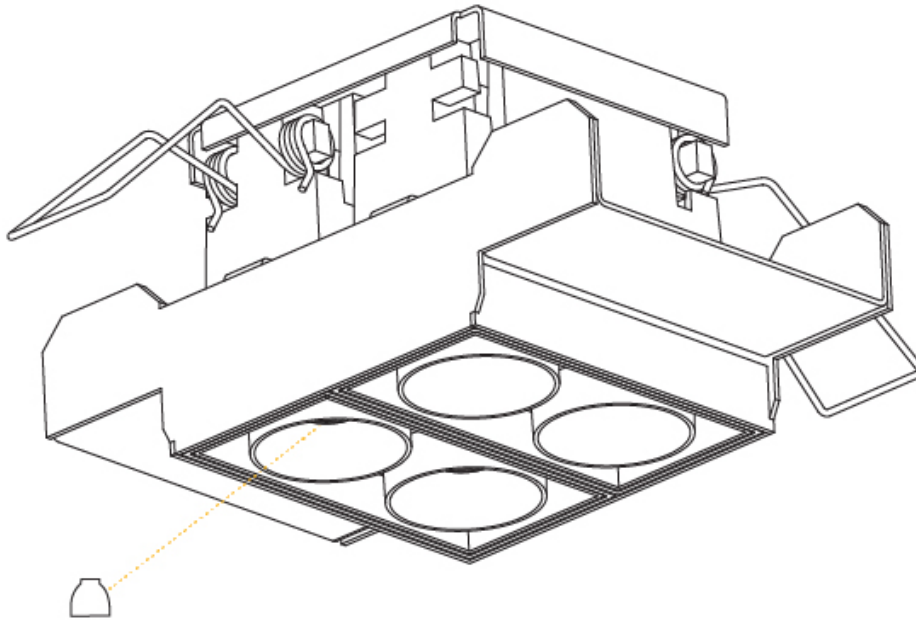

MAGIQ 2X2 CELL TRIMLESS

A35618-

PROJECT _____

TYPE _____

SPECIFIER _____

QUANTITY _____

DATE _____