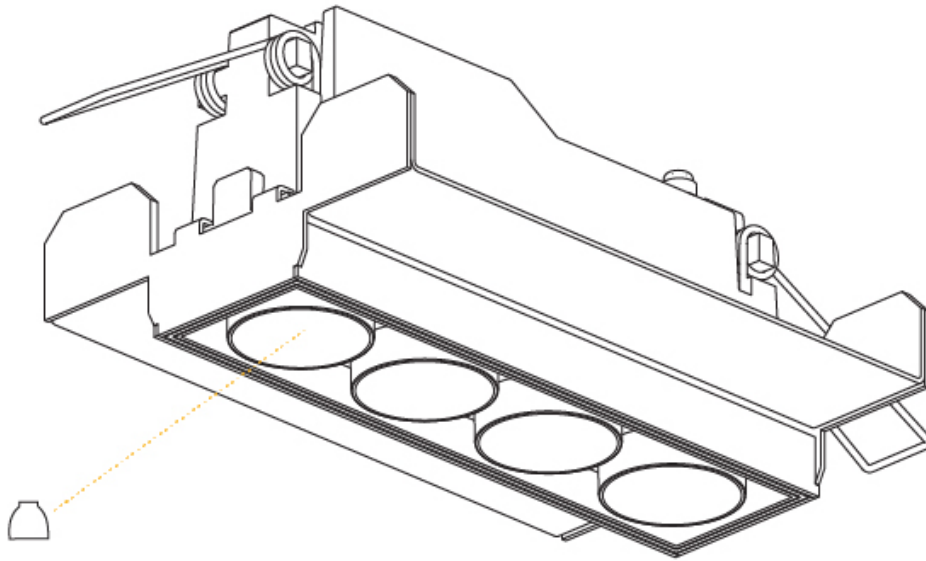

MAGIQ 4 CELL TRIMLESS

A35498-

PROJECT	_____
TYPE	_____
SPECIFIER	_____
QUANTITY	_____
DATE	_____

A