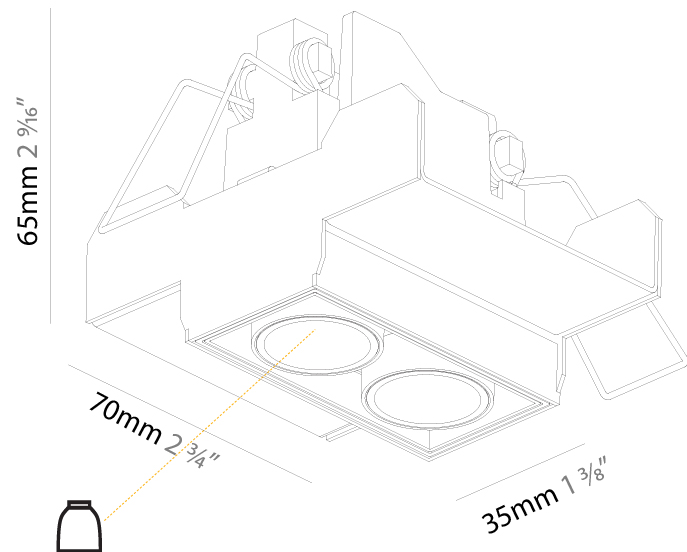

GENERAL

Series: Magiq
Subseries: Magiq 2 Cell
Brand: Prolicht
Division: Architectural
Mounting Type: Trimless
Mounting Location: Ceiling
Subcategory: Downlight

PHYSICAL

Shape: Rectangle
Length (mm): 70
Length (in): 2 ¾
Width (mm): 35
Width (in): 1 ⅜
Height (mm): 65
Height (in): 2 ⅞
Ceiling Thickness (mm): 12.5
Ceiling Thickness (in): 1/2
Min. Recessing Depth (mm): 100
Min. Recessing Depth (in): 3 ⅝
Light Distribution: Downlight
Weight (kg): 0.241
Weight (lbs): 0.53
Fixture Finish: BLK / WHI
Fixture Material: Aluminum Die Cast
Cut-out Measurements: 82mm / 3 1/4" x 42mm / 1 5/8"
Upon Request: Unique Ceiling Thickness

ELECTRICAL

Lamp Type: LED (Zhaga Standard)
Input Wattage (W): 9
Total Output Wattage (W): 8.2
Dimming: Tri-Mode (Non-Dimming and Phase Dimming (120Vac only) and 0-10V Dimming)
Driver Included: No
Driver Location: Remote
Driver Type: Constant Current - Universal
Driver Class: Class 2
Input Voltage (V): 120 - 277
Constant Current (MA): 1050

LED

Number of LEDs: 2
Color Temperature (°K): 2700 / 3000 / 3500 / 4000
Max. Delivered Lumen (lm): 314 / 342 / 350 / 357
Nominal Lumen (lm): 440 / 480 / 490 / 500
CRI: >90 CRI
Lamp Life (hrs): 50000
Upon Request: Special Color Temperature

OPTICAL

Reflector: 8 / 18 / 34
Upon Request: Special Beam Angles

RATINGS AND CERTIFICATIONS

Certified By: CSA Certified to UL and CSA Standards
IP rating: IP20