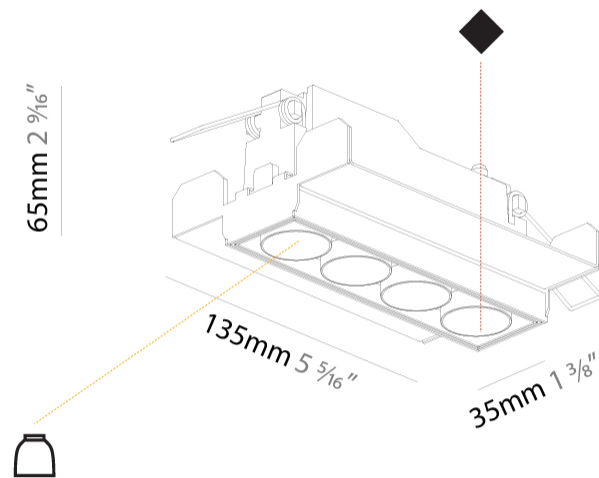

ELECTRICAL

Lamp Type: LED (Zhaga Standard)
Input Wattage (W): 14.3
Total Output Wattage (W): 13.3
Dimming: Tri-Mode (Non-Dimming and Phase Dimming (120Vac only) and 0-10V Dimming)
Driver Included: No
Driver Location: Recessed Housing
Driver Type: Constant Current - Universal
Driver Class: Class 2
Housing: See components
Input Voltage (V): 120 - 277
Constant Current (MA): 1050

LED

Number of LEDs: 4
Color Temperature (°K): 2700 / 3000 / 3500 / 4000
Max. Delivered Lumen (lm): 750 / 850 / 862 / 880
CRI: >90 CRI
Lamp Life (hrs): 50000
Upon Request: Special Color Temperature

OPTICAL

Reflector: 8 / 14 / 34
Upon Request: Special Beam Angles

RATINGS AND CERTIFICATIONS

Certified By: CSA Certified to UL and CSA Standards
Zaneen Lighting Inc. © 2024, 11800 388-3382, F-416-247-9319, www.zaneen.com

For international specifications by adding 'INT' at the end of the existing Model #. For assistance on 'custom' specifications, contact zteam@zaneen.com. In a constant effort to supply the best product, we reserve the right to change specifications or materials without notice. The most recent specification sheets are found at zaneen.com