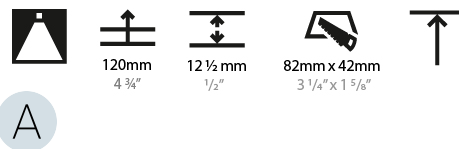

GENERAL

Series: Magiq
Subseries: Magiq 2 Cell
Brand: Prolicht
Division: Architectural
Mounting Type: Trimless
Mounting Location: Ceiling
Subcategory: Downlight

PHYSICAL

Shape: Rectangle
Length (mm): 70
Length (in): 2 ¾
Width (mm): 35
Width (in): 1 ⅜
Height (mm): 65
Height (in): 2 ⅞
Ceiling Thickness (mm): 12.5
Ceiling Thickness (in): 1/2
Min. Recessing Depth (mm): 100
Min. Recessing Depth (in): 3 ⅝
Light Distribution: Downlight
Weight (kg): 0.241
Weight (lbs): 0.53
Fixture Finish: BLK / WHI
Fixture Material: Aluminum Die Cast
Cut-out Measurements: 82mm / 3 1/4" x 42mm / 1 5/8"
Upon Request: Unique Ceiling Thickness

ELECTRICAL

Lamp Type: LED (Zhaga Standard)
Input Wattage (W): 9
Total Output Wattage (W): 8.2
Dimming: Tri-Mode (Non-Dimming and Phase Dimming (120Vac only) and 0-10V Dimming)
Driver Included: No
Driver Location: Remote
Driver Type: Constant Current - Universal
Driver Class: Class 2
Input Voltage (V): 120 - 277
Constant Current (MA): 1050

LED

Number of LEDs: 2
Color Temperature (°K): 2700 / 3000 / 3500 / 4000
Max. Delivered Lumen (lm): 314 / 342 / 350 / 357
Nominal Lumen (lm): 440 / 480 / 490 / 500
CRI: >90 CRI
Lamp Life (hrs): 50000
Upon Request: Special Color Temperature

OPTICAL

Reflector: 8 / 18 / 34
Upon Request: Special Beam Angles

RATINGS AND CERTIFICATIONS

Certified By: CSA Certified to UL and CSA Standards
IP rating: IP20