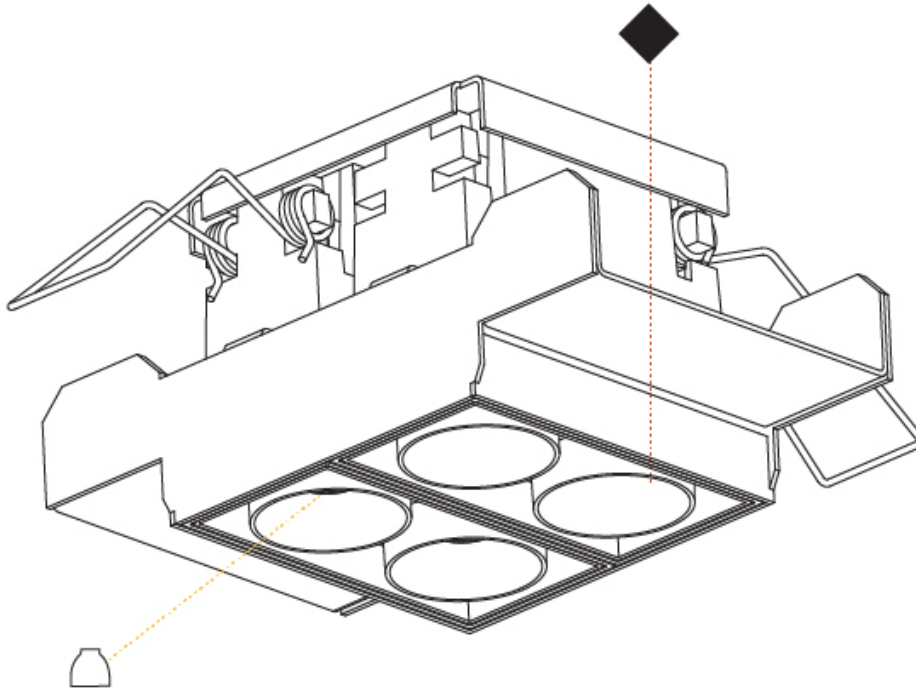

MAGIQ 2X2 CELL KORONA TRIMLESS

A35572-

PROJECT	_____
TYPE	_____
SPECIFIER	_____
QUANTITY	_____
DATE	_____