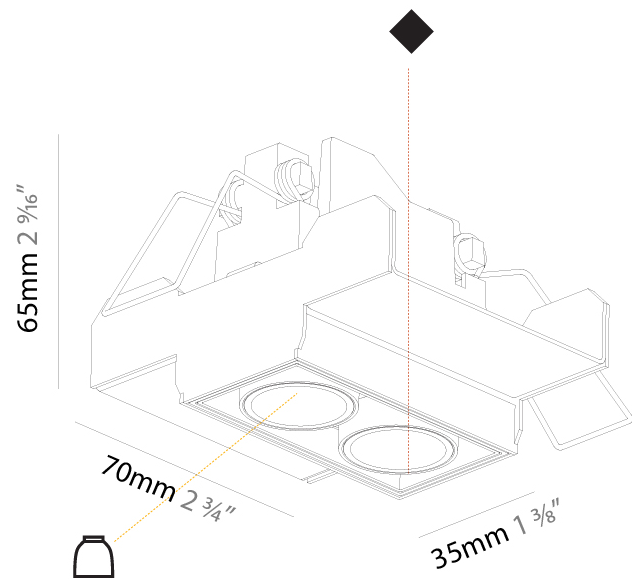

ELECTRICAL

Lamp Type: LED (Zhaga Standard)
Input Wattage (W): 7.7
Total Output Wattage (W): 6.6
Dimming: Tri-Mode (Non-Dimming and Phase Dimming (120Vac only) and 0-10V Dimming)
Driver Included: No
Driver Location: Remote
Driver Type: Constant Current - Universal
Driver Class: Class 2
Input Voltage (V): 120 - 277
Constant Current (MA): 1050

LED

Number of LEDs: 2
Color Temperature (°K): 2700 / 3000 / 3500 / 4000
Max. Delivered Lumen (lm): 319 / 348 / 356 / 363
Nominal Lumen (lm): 440 / 480 / 490 / 500
CRI: >90 CRI
Lamp Life (hrs): 50000
Upon Request: Special Color Temperature

OPTICAL

Reflector: 8 / 18 / 34
Upon Request: Special Beam Angles

RATINGS AND CERTIFICATIONS

Certified By: CSA Certified to UL and CSA Standards
Zaneen Lighting Inc. © 2024. 11800-306-3389, F-416-247-9389, www.zaneen.com

For international specifications by adding 'INT' at the end of the existing Model #. For assistance on 'custom' specifications, contact zteam@zaneen.com. In a constant effort to supply the best product, we reserve the right to change specifications or materials without notice. The most recent specification sheets are found at zaneen.com

PROJECT
TYPE
SPECIFIER
QUANTITY
DATE