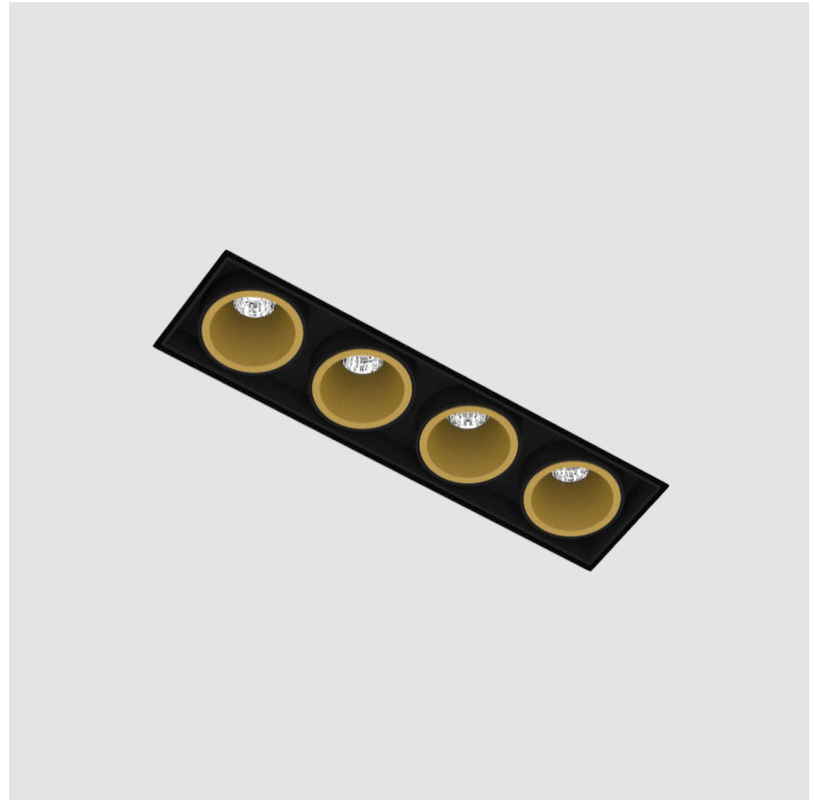

ELECTRICAL

Lamp Type: LED (Zhaga Standard)
Input Wattage (W): 14.3
Total Output Wattage (W): 13.3
Dimming: Tri-Mode (Non-Dimming and Phase Dimming (120Vac only) and 0-10V Dimming)
Driver Included: No
Driver Location: Recessed Housing
Driver Type: Constant Current - Universal
Driver Class: Class 2
Housing: See components
Input Voltage (V): 120 - 277
Constant Current (MA): 1050

LED

Number of LEDs: 4
Color Temperature (°K): 2700 / 3000 / 3500 / 4000
Max. Delivered Lumen (lm): 750 / 850 / 862 / 880
CRI: >90 CRI
Lamp Life (hrs): 50000
Upon Request: Special Color Temperature

OPTICAL

Reflector: 8 / 14 / 34
Upon Request: Special Beam Angles

RATINGS AND CERTIFICATIONS

Certified By: CSA Certified to UL and CSA Standards
Zaneen Lighting Inc. © 2024, 11800 388-3382, F-416-247-9319, www.zaneen.com

For international specifications by adding 'INT' at the end of the existing Model #. For assistance on 'custom' specifications, contact zteam@zaneen.com. In a constant effort to supply the best product, we reserve the right to change specifications or materials without notice. The most recent specification sheets are found at zaneen.com