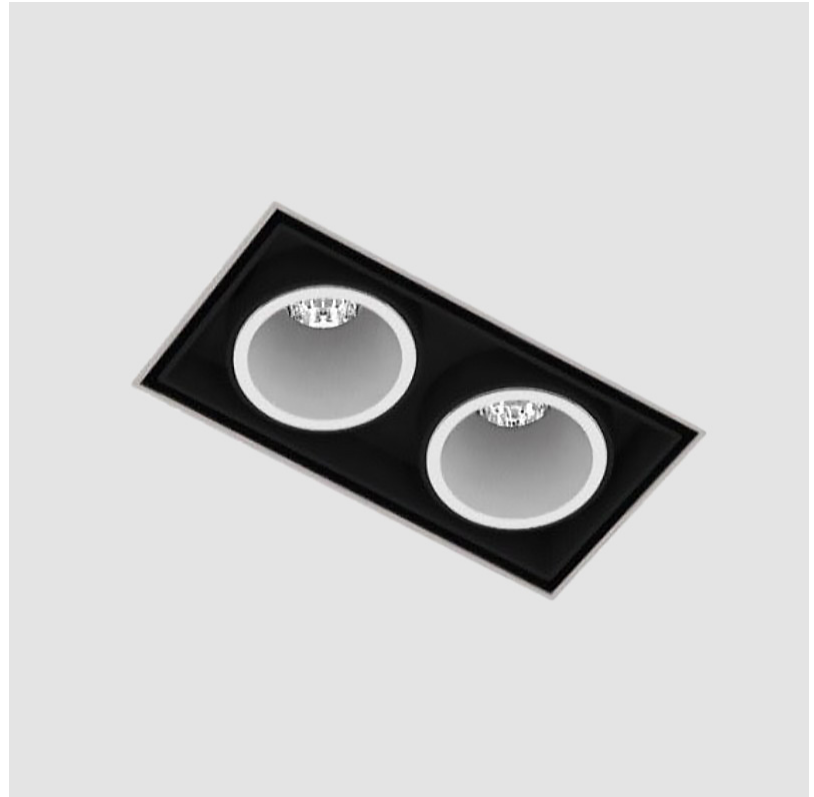

ELECTRICAL

Lamp Type: LED (Zhaga Standard)
Input Wattage (W): 7.7
Total Output Wattage (W): 6.6
Dimming: Tri-Mode (Non-Dimming and Phase Dimming (120Vac only) and 0-10V Dimming)
Driver Included: No
Driver Location: Remote
Driver Type: Constant Current - Universal
Driver Class: Class 2
Input Voltage (V): 120 - 277
Constant Current (MA): 1050

LED

Number of LEDs: 2
Color Temperature (°K): 2700 / 3000 / 3500 / 4000
Max. Delivered Lumen (lm): 319 / 348 / 356 / 363
Nominal Lumen (lm): 440 / 480 / 490 / 500
CRI: >90 CRI
Lamp Life (hrs): 50000
Upon Request: Special Color Temperature

OPTICAL

Reflector: 8 / 18 / 34
Upon Request: Special Beam Angles

RATINGS AND CERTIFICATIONS

Certified By: CSA Certified to UL and CSA Standards
Zaneen Lighting Inc. © 2024. 11800-306-3389, F-416-247-9389, www.zaneen.com

For international specifications by adding 'INT' at the end of the existing Model #. For assistance on 'custom' specifications, contact zteam@zaneen.com. In a constant effort to supply the best product, we reserve the right to change specifications or materials without notice. The most recent specification sheets are found at zaneen.com

PROJECT
TYPE
SPECIFIER
QUANTITY
DATE